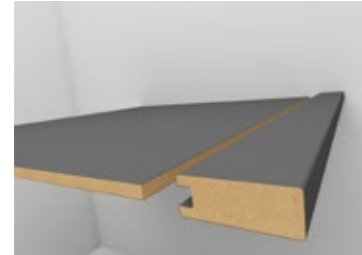

8 mm Kapak Profili
8mm Cabinet Door Profile