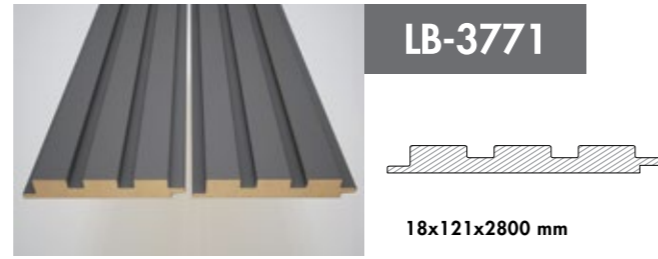

Innovative and attractive!

AGT Wall Profiles add a unique warmth to interior design decorations with its shades those suit every taste.

LB-2050
SOFT TOUCH FIRTINA GRİ/
SOFT TOUCH STORM GREY

DUVAR KAPLAMA VE DEKORASYON PROFİLLERİ WALL AND DECORATION PROFILES