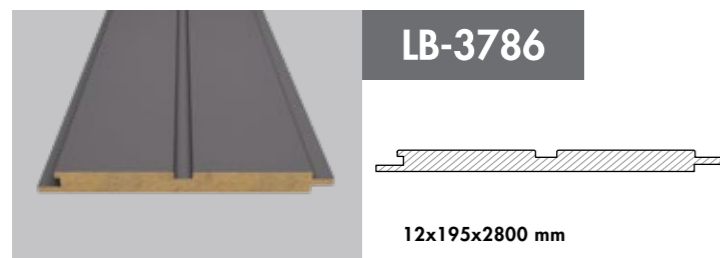

Innovative and attractive!

AGT Wall Profiles add a unique warmth to interior design decorations with its shades those suit every taste.

LB-2050
SOFT TOUCH FIRTINA GRİ/
SOFT TOUCH STORM GREY

DUVAR KAPLAMA VE DEKORASYON PROFİLLERİ WALL AND DECORATION PROFILES