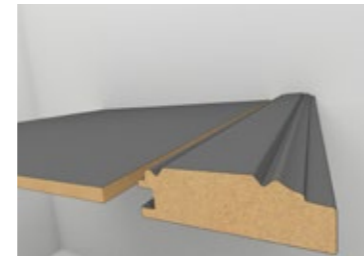

8 mm Kapak Profili
8mm Cabinet Door Profile