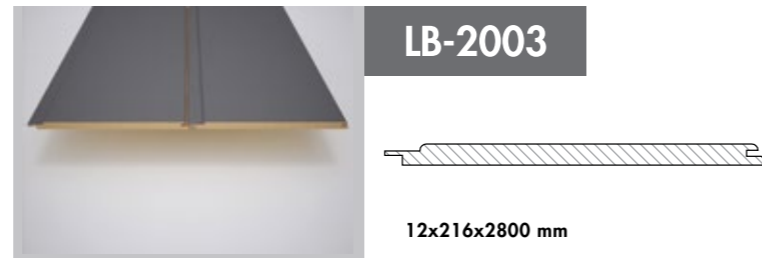

Innovative and attractive!

AGT Wall Profiles add a unique warmth to interior design decorations with its shades those suit every taste.

LB-2050
SOFT TOUCH FIRTINA GRİ/
SOFT TOUCH STORM GREY

DUVAR KAPLAMA VE DEKORASYON PROFİLLERİ WALL AND DECORATION PROFILES