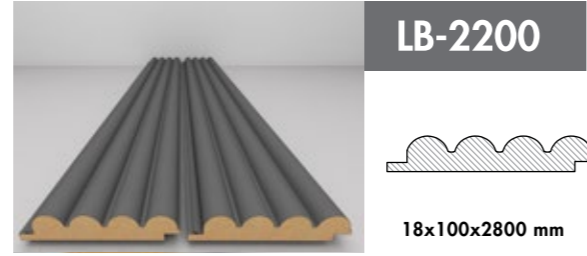

Innovative and attractive!

AGT Wall Profiles add a unique warmth to interior design decorations with its shades those suit every taste.

LB-2050
SOFT TOUCH FIRTINA GRİ/
SOFT TOUCH STORM GREY

DUVAR KAPLAMA VE DEKORASYON PROFİLLERİ WALL AND DECORATION PROFILES