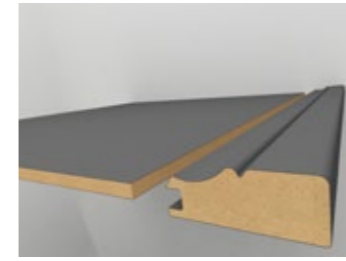

MP-1004

18x50x2800 mm

8 mm Kapak Profili
8mm Cabinet Door Profile