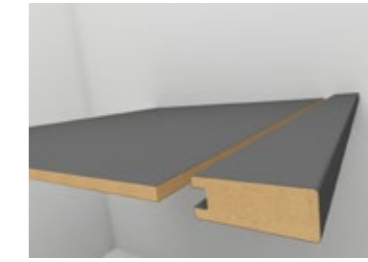

MP-1032

6002
HG Yeni Siyah/
HG New Black

734
Soft Touch Beyaz/
Soft Touch White

MOBİLYA PROFİLLERİ FURNITURE PROFILES

4 mm Cam Profili
4mm Glass Profile

MP-1052

22x47x2800 mm

8 mm Kapak Profili
8mm Cabinet Door Profile