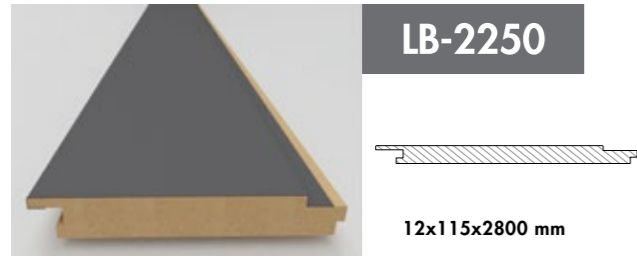

Innovative and attractive!

AGT Wall Profiles add a unique warmth to interior design decorations with its shades those suit every taste.

LB-2050
SOFT TOUCH FIRTINA GRİ/
SOFT TOUCH STORM GREY

DUVAR KAPLAMA VE DEKORASYON PROFİLLERİ WALL AND DECORATION PROFILES