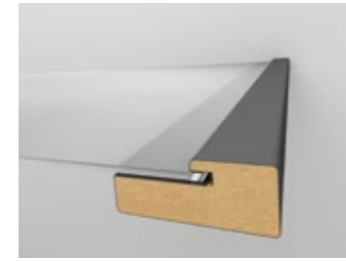

MP-1032

6002
HG Yeni Siyah/
HG New Black

734
Soft Touch Beyaz/
Soft Touch White

MOBİLYA PROFİLLERİ FURNITURE PROFILES

4 mm Cam Profili
4mm Glass Profile

MP-1052

22x47x2800 mm

8 mm Kapak Profili
8mm Cabinet Door Profile