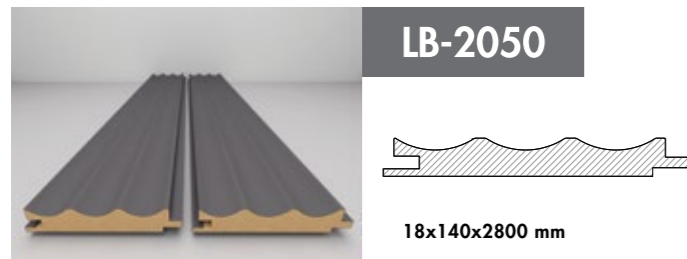

Innovative and attractive!

AGT Wall Profiles add a unique warmth to interior design decorations with its shades those suit every taste.

LB-2050
SOFT TOUCH FIRTINA GRİ/
SOFT TOUCH STORM GREY

DUVAR KAPLAMA VE DEKORASYON PROFİLLERİ WALL AND DECORATION PROFILES